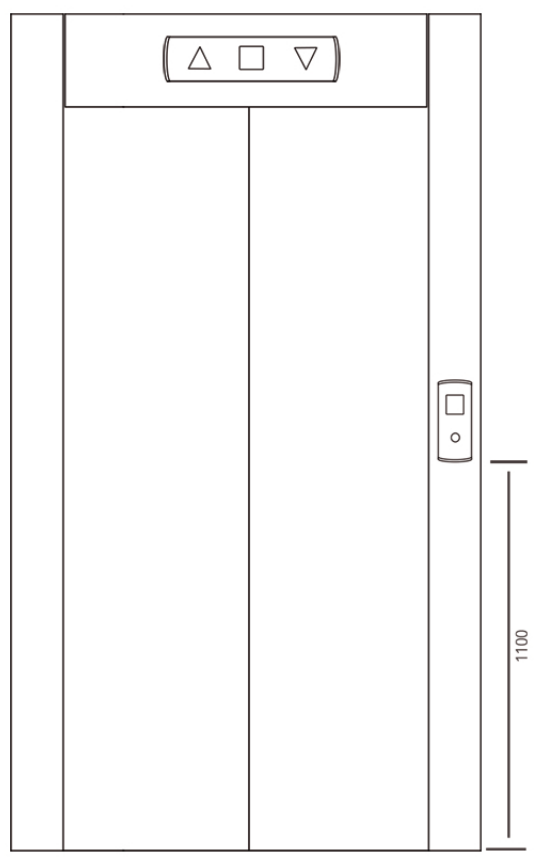

Lop Hall Button

- 1
- 2
- 3

1. **Standard**
   | Stainless Steel
   Available:
2. ☐ Hairline
   - ☐ Hairline Gold
   - ☐ Mirror

1. **Sinus**
   | Stainless Steel
   Available:
2. ☐ Hairline
   - ☐ Hairline Gold
   - ☐ Mirror
   - ☐ Hairline Blue

1. **Firenze**
   | Stainless Steel
   Surface Mounting
   Available:
2. ☐ Hairline
   - ☐ Hairline Gold
   - ☐ Mirror
   - ☐ Hairline Blue
   - ☐ option display TFT