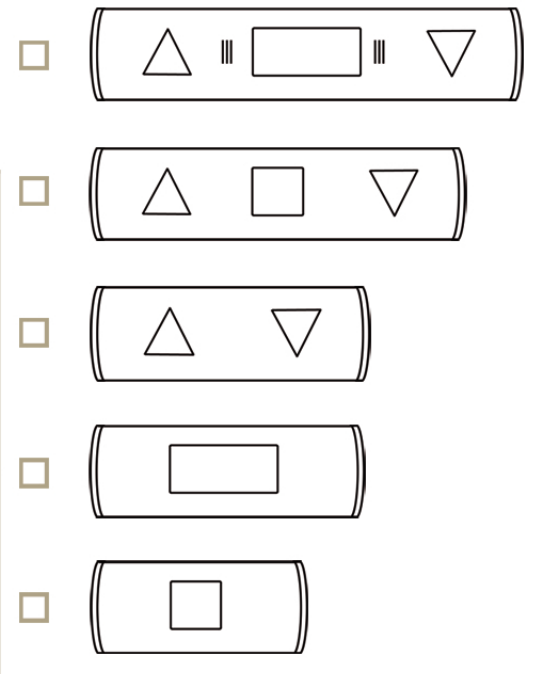

1. Available:
2. ☐ Hairline
   - ☐ Hairline Gold
   - ☐ Mirror