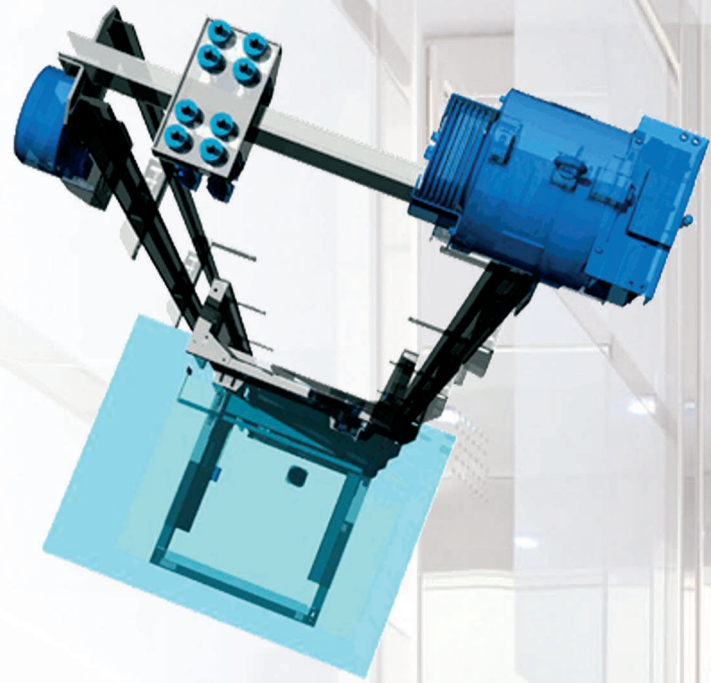

Movilift MRL Gearless lifts provide best technologies that allow excellent performances, also with high speed, reducing energy consumption and environmental impact. Available with different speeds like 1m/s or 1,6m/s, our MRL, noiseless and comfortable, is best solution in buildings with high traffic and where space for shaft is reduced.