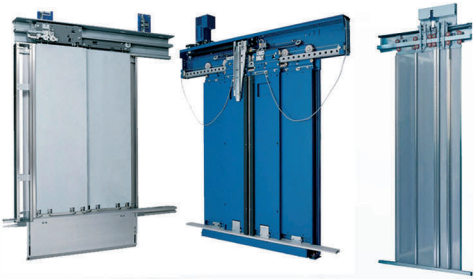

Most Famous Italian Brand;
Available finishes are: Hairline,
Mirror Etching, Skin Plate and
Glass; Automatic or Swing
Door, dimensions and panels
customizable by customers;